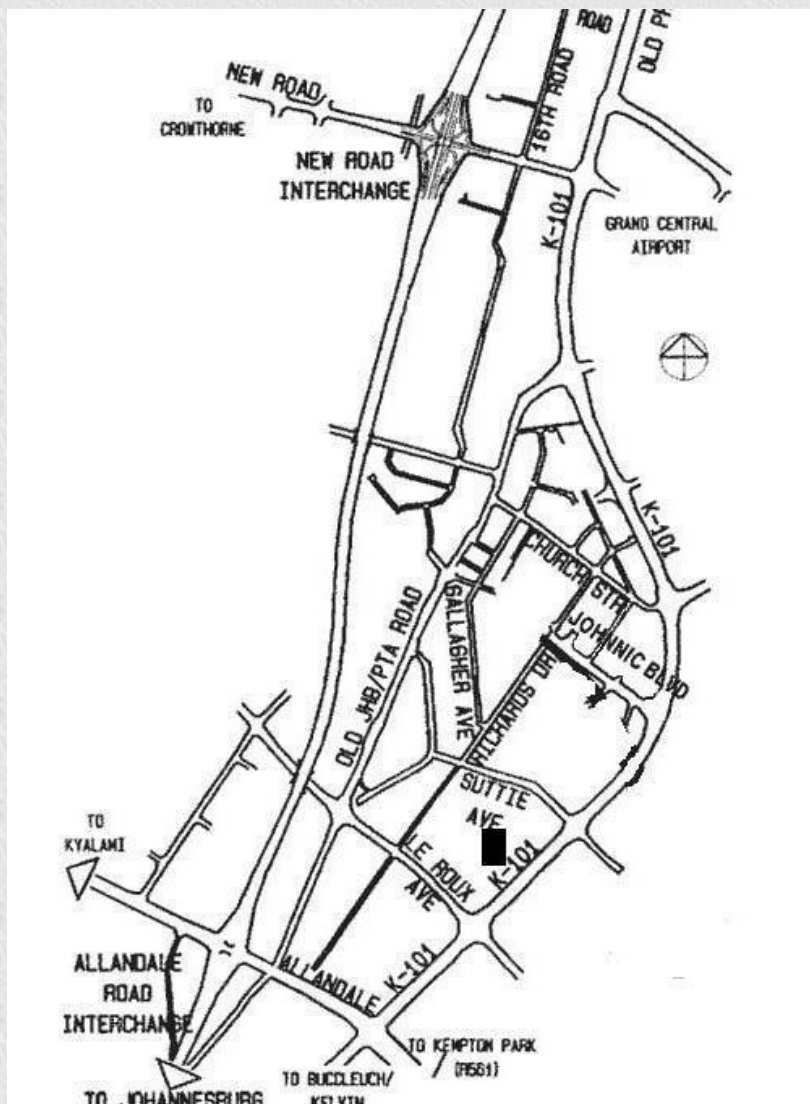

Direction to Midrand office:

Please try to call before coming to our offices.

Important note: Please note we do not accept any types of cheque or credit card.

From 9 AM to 4 PM Monday to Friday

If You use GPS type Cranberry crescent or corner of Le Roux & R101 Allendale X9 Midrand

From Pretoria take N1 south and turn left at Allendale off ramp .follow direction of Kempton park,

Then first Robot turn left into R101 (K101), then 1st left into Le Roux Lane, Fist entrance on your right Capital Hill Estate, turn right from the gate and carry on just before the end you see 73 Capital hill and we are at no.7.

Capital Hill is between Richards Drive and R 101 freeway entrance only from Le Roux st.